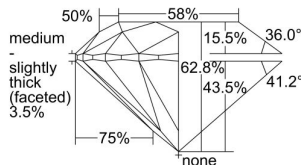

GIA®

FACSIMILE

GIA REPORT 6402842685

Verify this report at GIA.edu

GIA NATURAL DIAMOND DOSSIER®

June 05, 2024
GIA Report Number **6402842685**
Shape and Cutting Style ..... **Round Brilliant**
Measurements ..... **5.64 - 5.67 x 3.55 mm**

GRADING RESULTS

Carat Weight ..... **0.70 carat**
Color Grade ..... **E**
Clarity Grade **VS1**
Cut Grade ..... **Excellent**

ADDITIONAL GRADING INFORMATION

Polish ..... **Excellent**
Symmetry ..... **Excellent**
Fluorescence ..... **None**
Clarity Characteristics.....**Crystal, Cloud, Feather, Pinpoint**
Inscription(s): **GIA 6402842685**

PROPORTIONS

Profile to actual proportions

GRADING SCALES

GIA COLOR SCALE	GIA CLARITY SCALE	GIA CUT SCALE	
D	FLAWLESS	EXCELLENT	
E	INTERNALLY FLAWLESS		
F		VVS₁	VERY GOOD
G	VVS₂		
H	VS₁	GOOD	
I	VS₂		
J	SI₁	FAIR	
K	SI₂		
L	I₁	POOR	
M	I₂		
N	I₃		
O			
P			
Q			
R			
S			
T			
U			
V			
W			
X			
Y			
Z