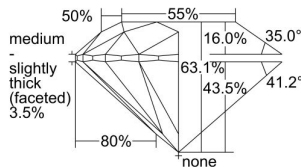

GIA®

FACSIMILE

GIA REPORT 6402857258

Verify this report at GIA.edu

GIA NATURAL DIAMOND DOSSIER®

November 17, 2021
GIA Report Number **6402857258**
Shape and Cutting Style ..... **Round Brilliant**
Measurements ..... **5.39 - 5.42 x 3.41 mm**

GRADING RESULTS

Carat Weight ..... **0.61 carat**
Color Grade ..... **F**
Clarity Grade **S11**
Cut Grade ..... **Excellent**

ADDITIONAL GRADING INFORMATION

Polish ..... **Excellent**
Symmetry ..... **Excellent**
Fluorescence ..... **None**
Clarity Characteristics ..... **Cloud, Feather, Crystal**
Inspection(s): **GIA 6402857258**

PROPORTIONS

Profile to actual proportions