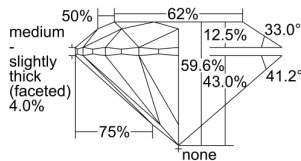

GIA®

FACSIMILE

GIA REPORT 6402873231

Verify this report at GIA.edu

GIA NATURAL DIAMOND DOSSIER®

November 17, 2021
GIA Report Number **6402873231**
Shape and Cutting Style ..... **Round Brilliant**
Measurements ..... **4.75 - 4.79 x 2.84 mm**

GRADING RESULTS

Carat Weight ..... **0.40 carat**
Color Grade ..... **F**
Clarity Grade **S12**
Cut Grade ..... **Excellent**

ADDITIONAL GRADING INFORMATION

Polish ..... **Excellent**
Symmetry ..... **Excellent**
Fluorescence ..... **Faint**
Clarity Characteristics ..... **Cloud**
Inscription(s): **GIA 6402873231**

PROPORTIONS

Profile to actual proportions

GRADING SCALES

GIA COLOR SCALE	GIA CLARITY SCALE	GIA CUT SCALE
D	FLAWLESS	EXCELLENT
E	FLAWLESS	
F	INTERNALLY FLAWLESS	VERY GOOD
G	VVS₁	
H	VVS₂	GOOD
I	VS₁	
J	VS₂	FAIR
K	S1₁	
L	S1₂	POOR
M	I₁	
N	I₂	
O	I₃	
P		
Q		
R		
S		
T		
U		
V		
W		
X		
Y		
Z