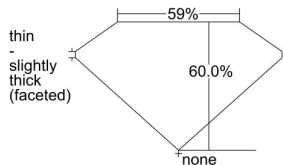

GIA®

FACSIMILE

GIA REPORT 6402888919

Verify this report at GIA.edu

GIA NATURAL DIAMOND DOSSIER®

October 19, 2021
GIA Report Number **6402888919**
Shape and Cutting Style ..... **Pear Brilliant**
Measurements ..... **5.75 x 3.81 x 2.28 mm**

GRADING RESULTS

Carat Weight ..... **0.30 carat**
Color Grade ..... **D**
Clarity Grade **VS1**

ADDITIONAL GRADING INFORMATION

Polish ..... **Excellent**
Symmetry ..... **Very Good**
Fluorescence ..... **Medium Blue**
Clarity Characteristics..... **Crystal, Pinpoint**
Inscription(s): GIA 6402888919

PROPORTIONS

Profile not to actual proportions

GRADING SCALES

GIA COLOR SCALE		GIA CLARITY SCALE			
COLORLESS	D	VERY VERY SLIGHTLY INCLUDED	FLAWLESS		
	E		INTERNALLY FLAWLESS		
	F		VS₁		
	NEAR COLORLESS	G	VERY SLIGHTLY INCLUDED	VS₂	
		H		VS₁	
		FAINT	I	SLIGHTLY INCLUDED	VS₂
			J		SI₁
	K		SI₂		
	VERT LIGHT		L	INCLUDED	I₁
			M		I₂
N			I₃		
O					
P					
Q					
R					
LIGHT	S				
	T				
	U				
	V				
	W				
	X				
Y					
Z