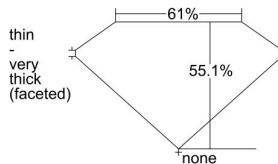

GIA®

FACSIMILE

GIA REPORT 6402894454

Verify this report at GIA.edu

GIA NATURAL DIAMOND DOSSIER®

October 22, 2021
GIA Report Number **6402894454**
Shape and Cutting Style ..... **Heart Brilliant**
Measurements ..... **5.02 x 5.45 x 3.01 mm**

GRADING RESULTS

Carat Weight ..... **0.50 carat**
Color Grade ..... **F**
Clarity Grade **S12**

ADDITIONAL GRADING INFORMATION

Polish ..... **Excellent**
Symmetry ..... **Very Good**
Fluorescence ..... **None**
Clarity Characteristics..... **Twinning Wisp**
Inscription(s): **GIA 6402894454**

PROPORTIONS

Profile not to actual proportions

GRADING SCALES

GIA COLOR SCALE		GIA CLARITY SCALE			
COLORLESS	D	VERY VERY SLIGHTLY INCLUDED	FLAWLESS		
	E		INTERNALLY FLAWLESS		
	F	VERY SLIGHTLY INCLUDED	VVS₁		
	G		VVS₂		
	H		VS₁		
	NEAR COLORLESS	I	SLIGHTLY INCLUDED	VS₂	
		J		S1₁	
		FAINT	K	INCLUDED	S1₂
			L		I₁
			M		I₂
VERT LIGHT	N	INCLUDED	I₃		
	O				
	P				
	Q				
	R				
	S				
	T				
LIGHT	U				
	V				
	W				
	X				
Y					
Z