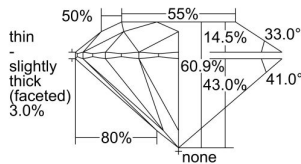

GIA®

FACSIMILE

GIA REPORT 6402897634

Verify this report at GIA.edu

GIA NATURAL DIAMOND DOSSIER®

October 21, 2021
GIA Report Number **6402897634**
Shape and Cutting Style ..... **Round Brilliant**
Measurements ..... **4.39 - 4.41 x 2.68 mm**

GRADING RESULTS

Carat Weight ..... **0.31 carat**
Color Grade ..... **G**
Clarity Grade **S12**
Cut Grade ..... **Excellent**

ADDITIONAL GRADING INFORMATION

Polish ..... **Excellent**
Symmetry ..... **Excellent**
Fluorescence ..... **None**
Clarity Characteristics..... **Twinning Wisp**
Inscription(s): **GIA 6402897634**

PROPORTIONS

Profile to actual proportions

GRADING SCALES

GIA COLOR SCALE

COLORLESS	D
	E
	F
	G
	H
	I
	J
NEAR COLORLESS	K
	L
	M
	N
	O
	P
	Q
	R
	S
	T
	U
	V
	W
	X
	Y
LIGHT	Z

GIA CLARITY SCALE

FLAWLESS	VERY VERY SLIGHTLY INCLUDED	VVS₁	VVS₂	VS₁	VS₂	SI₁	SI₂	I₁	I₂	I₃	
											INTERNAL FLAWLESS

GIA CUT SCALE

EXCELLENT
VERY GOOD
GOOD
FAIR
POOR