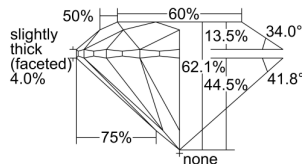

GIA®

FACSIMILE

GIA REPORT 6402898153

Verify this report at GIA.edu

GIA NATURAL DIAMOND DOSSIER®

November 22, 2021
GIA Report Number **6402898153**
Shape and Cutting Style ..... **Round Brilliant**
Measurements ..... **5.22 - 5.25 x 3.25 mm**

GRADING RESULTS

Carat Weight ..... **0.55 carat**
Color Grade ..... **G**
Clarity Grade **S11**
Cut Grade ..... **Excellent**

ADDITIONAL GRADING INFORMATION

Polish ..... **Excellent**
Symmetry ..... **Excellent**
Fluorescence ..... **Faint**
Clarity Characteristics ..... **Cloud, Crystal, Feather**
Inscription(s): **GIA 6402898153**

PROPORTIONS

Profile to actual proportions

GRADING SCALES

GIA COLOR SCALE	GIA CLARITY SCALE	GIA CUT SCALE	
D	FLAWLESS	EXCELLENT	
E	INTERNALLY FLAWLESS		
F		VVS₁	VERY GOOD
G	VVS₂		
H	VS₁	GOOD	
I	VS₂		
J	S1₁	FAIR	
K	S1₂		
L	I₁	POOR	
M	I₂		
N	I₃		
O			
P			
Q			
R			
S			
T			
U			
V			
W			
X			
Y			
Z