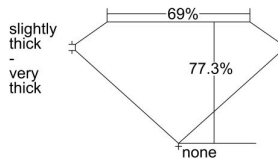

GIA®

FACSIMILE

GIA REPORT 6402905586

Verify this report at GIA.edu

GIA NATURAL DIAMOND DOSSIER®

October 22, 2021
GIA Report Number **6402905586**
Shape and Cutting Style ..... **Square Modified Brilliant**
Measurements ..... **4.54 x 4.37 x 3.38 mm**

GRADING RESULTS

Carat Weight ..... **0.61 carat**
Color Grade ..... **H**
Clarity Grade **S11**

ADDITIONAL GRADING INFORMATION

Polish ..... **Very Good**
Symmetry ..... **Good**
Fluorescence ..... **None**
Clarity Characteristics..... **Cloud, Crystal, Feather**
Inscription(s): **GIA 6402905586**

PROPORTIONS

Profile not to actual proportions

GRADING SCALES

GIA COLOR SCALE		GIA CLARITY SCALE			
COLORLESS	D	VERY VERY SLIGHTLY INCLUDED	FLAWLESS		
	E		INTERNALLY FLAWLESS		
	F		VVS₁		
	NEAR COLORLESS	G	VVS₂		
		H	VERY SLIGHTLY INCLUDED	VS₁	
		I		VS₂	
		FAINT	J	SLIGHTLY INCLUDED	S1₁
			K		S1₂
	L		INCLUDED		I₁
	M			I₂	
VERT LIGHT	N		LIGHT	I₃	
	O				
	P				
	Q				
	R