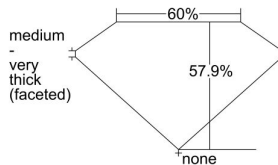

GIA®

FACSIMILE

GIA REPORT 6402912952

Verify this report at GIA.edu

GIA NATURAL DIAMOND DOSSIER®

October 22, 2021
GIA Report Number **6402912952**
Shape and Cutting Style ..... **Heart Brilliant**
Measurements ..... **4.20 x 4.80 x 2.78 mm**

GRADING RESULTS

Carat Weight ..... **0.32 carat**
Color Grade ..... **E**
Clarity Grade **VS2**

ADDITIONAL GRADING INFORMATION

Polish ..... **Excellent**
Symmetry ..... **Very Good**
Fluorescence ..... **None**
Clarity Characteristics..... **Cloud**
Inscription(s): **GIA 6402912952**

PROPORTIONS

Profile not to actual proportions

GRADING SCALES

GIA COLOR SCALE		GIA CLARITY SCALE			
COLORLESS	D	VERY VERY SLIGHTLY INCLUDED	FLAWLESS		
	E		INTERNALLY FLAWLESS		
	F		VVS₁		
	G		VVS₂		
	NEAR COLORLESS	H	VERY SLIGHTLY INCLUDED	VS₁	
		I		VS₂	
		FAINT	J	SLIGHTLY INCLUDED	S₁
			K		S₂
	L		I₁		
	M		I₂		
N	I₃				
O					
VERT LIGHT	P	INCLUDED			
	Q				
	R				
	S				
	T				
	U				
	V				
LIGHT	W				
	X				
	Y				
	Z