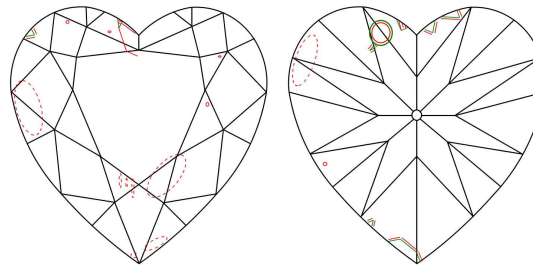

CLARITY CHARACTERISTICS

KEY TO SYMBOLS*

- Feather
- Cloud
- Knot
- Indented Natural
- Crystal
- Cavity

* Red symbols denote internal characteristics (inclusions). Green or black symbols denote external characteristics (blemishes). Diagram is an approximate representation of the diamond, and symbols shown indicate type, position, and approximate size of clarity characteristics. All clarity characteristics may not be shown. Details of finish are not shown.

GRADING SCALES

GIA COLOR SCALE

COLOURLESS	D
	E
	F
NEAR COLOURLESS	G
	H
	I
FAINT	J
	K
	L
VERY LIGHT	M
	N
	O
LIGHT	P
	Q
	R
	S
	T
	U
	V
W	
X	
Y	
Z	

GIA CLARITY SCALE

reportcheck.gia.edu

The results documented in this report refer only to the diamond described, and were obtained using the techniques and equipment available to GIA at the time of examination. This report is not a guarantee or valuation. For additional information and important limitations and disclaimers, please see GIA.edu/terms or call +1 800 421 7250 or +1 760 603 4500. ©2021 Gemological Institute of America, Inc.

THE SECURITY FEATURES IN THIS DOCUMENT, INCLUDING THE HOLOGRAM, SECURITY SCREEN AND MICROPRINT LINES, IN ADDITION TO THOSE NOT LISTED, EXCEED DOCUMENT SECURITY INDUSTRY GUIDELINES.