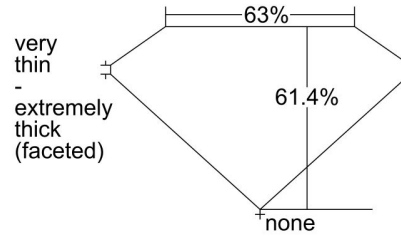

GIA NATURAL DIAMOND GRADING REPORT

October 25, 2021
GIA Report Number 6402938800
Shape and Cutting Style ..... Heart Brilliant
Measurements ..... 5.48 x 6.80 x 4.18 mm

GRADING RESULTS

Carat Weight ..... 1.00 carat
Color Grade ..... E
Clarity Grade SI2

ADDITIONAL GRADING INFORMATION

Polish ..... Excellent
Symmetry ..... Very Good
Fluorescence ..... None
Inscription(s): GIA 6402938800

Comments: Additional clouds are not shown. Pinpoints are not shown.

PROPORTIONS

Profile not to actual proportions