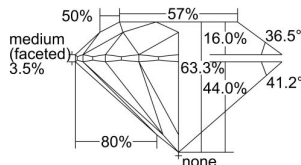

GIA®

FACSIMILE

GIA REPORT 6402991871

Verify this report at GIA.edu

GIA NATURAL DIAMOND DOSSIER®

December 01, 2021
GIA Report Number **6402991871**
Shape and Cutting Style ..... **Round Brilliant**
Measurements ..... **5.25 - 5.28 x 3.34 mm**

GRADING RESULTS

Carat Weight ..... **0.57 carat**
Color Grade ..... **I**
Clarity Grade **VVS1**
Cut Grade ..... **Excellent**

ADDITIONAL GRADING INFORMATION

Polish ..... **Excellent**
Symmetry ..... **Excellent**
Fluorescence ..... **None**
Clarity Characteristics ..... **Cloud**
Inscription(s): **GIA 6402991871**

PROPORTIONS

Profile to actual proportions

GRADING SCALES

GIA COLOR SCALE	GIA CLARITY SCALE	GIA CUT SCALE	
D	FLAWLESS	EXCELLENT	
E	INTERNALLY FLAWLESS		
F		VVS₁	VERY GOOD
G	VVS₂		
H	VS₁	GOOD	
I	VS₂		
J	SI₁	FAIR	
K	SI₂		
L	I₁	POOR	
M	I₂		
N	I₃		
O			
P			
Q			
R			
S			
T			
U			
V			
W			
X			
Y			
Z