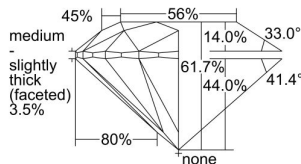

GIA®

FACSIMILE

GIA REPORT 6405126269

Verify this report at GIA.edu

GIA NATURAL DIAMOND DOSSIER®

August 31, 2021
GIA Report Number **6405126269**
Shape and Cutting Style ..... **Round Brilliant**
Measurements ..... **3.70 - 3.72 x 2.29 mm**

GRADING RESULTS

Carat Weight ..... **0.19 carat**
Color Grade ..... **D**
Clarity Grade **VVS2**
Cut Grade ..... **Excellent**

ADDITIONAL GRADING INFORMATION

Polish ..... **Excellent**
Symmetry ..... **Excellent**
Fluorescence ..... **None**
Clarity Characteristics..... **Pinpoint, Cloud**
Inscription(s): **GIA 6405126269**

PROPORTIONS

Profile to actual proportions