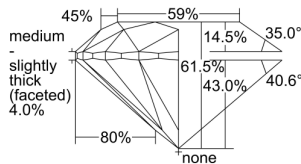

GIA®

FACSIMILE

GIA REPORT 6405155432

Verify this report at GIA.edu

GIA NATURAL DIAMOND DOSSIER®

August 30, 2021
GIA Report Number **6405155432**
Shape and Cutting Style ..... **Round Brilliant**
Measurements ..... **4.25 - 4.29 x 2.63 mm**

GRADING RESULTS

Carat Weight ..... **0.30 carat**
Color Grade ..... **E**
Clarity Grade **S11**
Cut Grade ..... **Excellent**

ADDITIONAL GRADING INFORMATION

Polish ..... **Very Good**
Symmetry ..... **Excellent**
Fluorescence ..... **None**
Clarity Characteristics..... **Cloud, Feather**
Inscription(s): **GIA 6405155432**

PROPORTIONS

Profile to actual proportions

GRADING SCALES

GIA COLOR SCALE	GIA CLARITY SCALE	GIA CUT SCALE	
D	FLAWLESS	EXCELLENT	
E	INTERNALLY FLAWLESS		
F		VVS₁	VERY GOOD
G	VVS₂		
H	VS₁	GOOD	
I	VS₂		
J	S1₁	FAIR	
K	S1₂		
L	I₁	POOR	
M	I₂		
N	I₃		
O			
P			
Q			
R			
S			
T			
U			
V			
W			
X			
Y			
Z