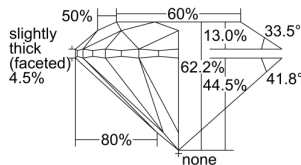

GIA®

FACSIMILE

GIA REPORT 6405156343

Verify this report at GIA.edu

GIA NATURAL DIAMOND DOSSIER®

August 31, 2021
GIA Report Number 6405156343
Shape and Cutting Style ..... Round Brilliant
Measurements ..... 5.18 - 5.21 x 3.23 mm

GRADING RESULTS

Carat Weight ..... 0.53 carat
Color Grade I
Clarity Grade VVS2
Cut Grade ..... Excellent

ADDITIONAL GRADING INFORMATION

Polish ..... Excellent
Symmetry ..... Excellent
Fluorescence ..... None
Clarity Characteristics..... Needle, Cloud, Feather, Pinpoint
Inspection(s): GIA 6405156343

PROPORTIONS

Profile to actual proportions