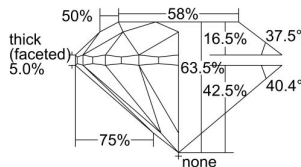

GIA®

FACSIMILE

GIA REPORT 6405173355

Verify this report at GIA.edu

GIA NATURAL DIAMOND DOSSIER®

September 03, 2021
GIA Report Number **6405173355**
Shape and Cutting Style ..... **Round Brilliant**
Measurements ..... **4.97 - 4.99 x 3.16 mm**

GRADING RESULTS

Carat Weight ..... **0.50 carat**
Color Grade ..... **E**
Clarity Grade **S12**
Cut Grade ..... **Very Good**

ADDITIONAL GRADING INFORMATION

Polish ..... **Excellent**
Symmetry ..... **Very Good**
Fluorescence ..... **None**
Clarity Characteristics ..... **Cloud**
Inscription(s): **GIA 6405173355**

PROPORTIONS

Profile to actual proportions

GRADING SCALES

GIA COLOR SCALE

COLORED	D
	E
	F
	G
	H
	I
	J
NEAR COLORLESS	K
	L
Faint	M
	N
	O
	P
	R
	S
	T
	U
	V
	W
	X
	Y
Light	Z

GIA CLARITY SCALE

FLAWLESS	INTERNAL FLAWLESS	VERY VERY SLIGHTLY INCLUDED	VERY SLIGHTLY INCLUDED	SLIGHTLY INCLUDED	INCLUDED	FLAWLESS
						EXCELLENT
VVS₁	VVS₂	VS₁	VS₂	SI₁	SI₂	VERY GOOD
						GOOD
I₁	I₂	I₃				FAIR
						POOR

GIA CUT SCALE

EXCELLENT
VERY GOOD
GOOD
FAIR
POOR