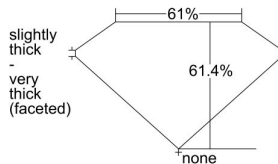

GIA®

FACSIMILE

GIA REPORT 6405184882

Verify this report at GIA.edu

GIA NATURAL DIAMOND DOSSIER®

October 06, 2021
GIA Report Number 6405184882
Shape and Cutting Style ..... Pear Brilliant
Measurements ..... 6.26 x 3.63 x 2.23 mm

GRADING RESULTS

Carat Weight ..... 0.30 carat
Color Grade ..... D
Clarity Grade SI1

ADDITIONAL GRADING INFORMATION

Polish ..... Excellent
Symmetry ..... Good
Fluorescence ..... None
Clarity Characteristics ..... Cavity
Inscription(s): GIA 6405184882

PROPORTIONS

Profile not to actual proportions

GRADING SCALES

GIA COLOR SCALE		GIA CLARITY SCALE			
COLORLESS	D	VERY VERY SLIGHTLY INCLUDED	FLAWLESS		
	E		INTERNALLY FLAWLESS		
	F	VERY SLIGHTLY INCLUDED	VVS₁		
	G		VVS₂		
	H		VS₁		
	NEAR COLORLESS	I	SLIGHTLY INCLUDED	VS₂	
		J		SI₁	
		FAINT	K	INCLUDED	SI₂
			L		I₁
			M		I₂
VERT LIGHT	N	LIGHT	I₃		
	O				
	P				
	Q				
	R