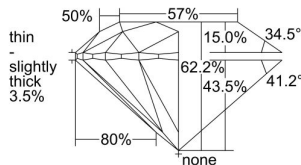

GIA®

FACSIMILE

GIA REPORT 6405197060

Verify this report at GIA.edu

GIA NATURAL DIAMOND DOSSIER®

September 03, 2021
GIA Report Number 6405197060
Shape and Cutting Style ..... Round Brilliant
Measurements ..... 4.17 - 4.18 x 2.60 mm

GRADING RESULTS

Carat Weight ..... 0.27 carat
Color Grade ..... G
Clarity Grade VS1
Cut Grade ..... Very Good

ADDITIONAL GRADING INFORMATION

Polish ..... Good
Symmetry ..... Very Good
Fluorescence ..... None
Clarity Characteristics ..... Cavity, Needle, Pinpoint
Inscription(s): GIA 6405197060

PROPORTIONS

Profile to actual proportions