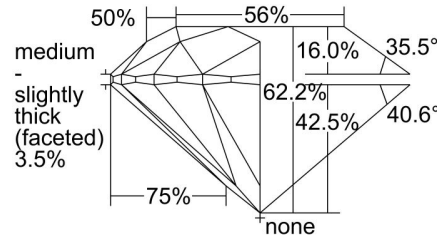

GIA NATURAL DIAMOND GRADING REPORT

November 11, 2021
 GIA Report Number 6405210342
 Shape and Cutting Style Round Brilliant
 Measurements 6.56 - 6.61 x 4.10 mm

GRADING RESULTS

Carat Weight 1.10 carat
 Color Grade G
 Clarity Grade SI2
 Cut Grade Excellent

Profile to actual proportions

CLARITY CHARACTERISTICS

KEY TO SYMBOLS*

- Crystal
- ⊗ Cloud
- ~ Feather
- \\ Needle

* Red symbols denote internal characteristics (inclusions). Green or black symbols denote external characteristics (blemishes). Diagram is an approximate representation of the diamond, and symbols shown indicate type, position, and approximate size of clarity characteristics. All clarity characteristics may not be shown. Details of finish are not shown.