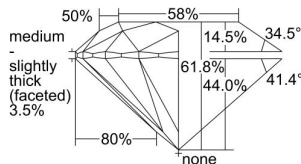

GIA®

FACSIMILE

GIA REPORT 6405227302

Verify this report at GIA.edu

GIA NATURAL DIAMOND DOSSIER®

September 06, 2021
GIA Report Number **6405227302**
Shape and Cutting Style ..... **Round Brilliant**
Measurements ..... **4.38 - 4.40 x 2.71 mm**

GRADING RESULTS

Carat Weight ..... **0.32 carat**
Color Grade ..... **F**
Clarity Grade **VS2**
Cut Grade ..... **Excellent**

ADDITIONAL GRADING INFORMATION

Polish ..... **Excellent**
Symmetry ..... **Excellent**
Fluorescence ..... **None**
Clarity Characteristics ..... **Cloud**
Inscription(s): **GIA 6405227302**

PROPORTIONS

Profile to actual proportions

GRADING SCALES

GIA COLOR SCALE	GIA CLARITY SCALE	GIA CUT SCALE	
D	FLAWLESS	EXCELLENT	
E	INTERNALLY FLAWLESS		
F		VVS₁	VERY GOOD
G	VVS₂		
H	VS₁	GOOD	
I	VS₂		
J	SI₁	FAIR	
K	SI₂		
L	I₁	POOR	
M	I₂		
N	I₃		
O			
P			
Q			
R			
S			
T			
U			
V			
W			
X			
Y			
Z