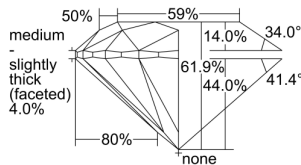

GIA®

FACSIMILE

GIA REPORT 6405279740

Verify this report at GIA.edu

GIA NATURAL DIAMOND DOSSIER®

October 06, 2021
GIA Report Number **6405279740**
Shape and Cutting Style ..... **Round Brilliant**
Measurements ..... **5.33 - 5.35 x 3.31 mm**

GRADING RESULTS

Carat Weight ..... **0.58 carat**
Color Grade ..... **D**
Clarity Grade **VS2**
Cut Grade ..... **Excellent**

ADDITIONAL GRADING INFORMATION

Polish ..... **Excellent**
Symmetry ..... **Excellent**
Fluorescence ..... **Faint**
Clarity Characteristics..... **Cloud, Crystal, Feather**
Inscription(s): **GIA 6405279740**

PROPORTIONS

Profile to actual proportions

GRADING SCALES

GIA COLOR SCALE	GIA CLARITY SCALE	GIA CUT SCALE	
D	FLAWLESS	EXCELLENT	
E	INTERNALLY FLAWLESS		
F		VVS₁	VERY GOOD
G	VVS₂		
H	VS₁	GOOD	
I	VS₂		
J	SI₁	FAIR	
K	SI₂		
L	I₁	POOR	
M	I₂		
N	I₃		
O			
P			
Q			
R			
S			
T			
U			
V			
W			
X			
Y			
Z