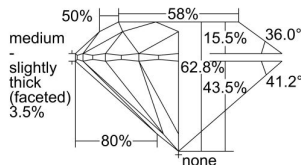

GIA®

FACSIMILE

GIA REPORT 6405293086

Verify this report at GIA.edu

GIA NATURAL DIAMOND DOSSIER®

September 08, 2021
GIA Report Number **6405293086**
Shape and Cutting Style ..... **Round Brilliant**
Measurements ..... **5.12 - 5.16 x 3.22 mm**

GRADING RESULTS

Carat Weight ..... **0.52 carat**
Color Grade ..... **E**
Clarity Grade **VVS2**
Cut Grade ..... **Excellent**

ADDITIONAL GRADING INFORMATION

Polish ..... **Excellent**
Symmetry ..... **Excellent**
Fluorescence ..... **Faint**
Clarity Characteristics ..... **Cloud**
Inscription(s): **GIA 6405293086**

PROPORTIONS

Profile to actual proportions

GRADING SCALES

GIA COLOR SCALE

COLOURESS	D
	E
	F
	G
	H
	I
	J
NEAR COLOURESS	K
	L
FAIN	M
	N
	O
	P
VERY LIGHT	Q
	R
	S
	T
	U
	V
	W
	X
	Y
LIGHT	Z

GIA CLARITY SCALE

VERY VERY SLIGHTLY INCLUDED	FLAWLESS
	INTERNALLY FLAWLESS
VERY SLIGHTLY INCLUDED	VVS₁
	VVS₂
SLIGHTLY INCLUDED	VS₁
	VS₂
INCLUDED	SI₁
	SI₂
	I₁
	I₂
	I₃

GIA CUT SCALE

EXCELLENT
VERY GOOD
GOOD
FAIR
POOR