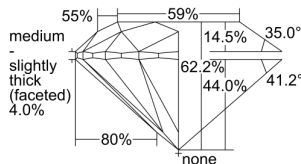

GIA®

FACSIMILE

GIA REPORT 6405297759

Verify this report at GIA.edu

GIA NATURAL DIAMOND DOSSIER®

September 13, 2021
GIA Report Number **6405297759**
Shape and Cutting Style ..... **Round Brilliant**
Measurements ..... **4.36 - 4.38 x 2.72 mm**

GRADING RESULTS

Carat Weight ..... **0.32 carat**
Color Grade ..... **I**
Clarity Grade **VVS2**
Cut Grade ..... **Excellent**

ADDITIONAL GRADING INFORMATION

Polish ..... **Excellent**
Symmetry ..... **Excellent**
Fluorescence ..... **None**
Clarity Characteristics ..... **Feather, Pinpoint**
Inscription(s): **GIA 6405297759**

PROPORTIONS

Profile to actual proportions

GRADING SCALES

GIA COLOR SCALE	GIA CLARITY SCALE	GIA CUT SCALE	
D	FLAWLESS	EXCELLENT	
E	INTERNALLY FLAWLESS		
F		VVS₁	VERY GOOD
G	VVS₂		
H	VS₁	GOOD	
I	VS₂		
J	SI₁	FAIR	
K	SI₂		
L	I₁	POOR	
M			
N			
O	I₂		
P			
Q			
R	I₃		
S			
T			
U			
V			
W			
X			
Y			
Z