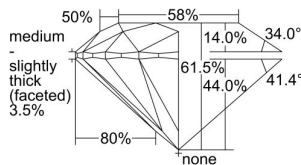

GIA®

FACSIMILE

GIA REPORT 6405315830

Verify this report at GIA.edu

GIA NATURAL DIAMOND DOSSIER®

September 15, 2021
GIA Report Number **6405315830**
Shape and Cutting Style ..... **Round Brilliant**
Measurements ..... **3.95 - 3.96 x 2.43 mm**

GRADING RESULTS

Carat Weight ..... **0.23 carat**
Color Grade ..... **H**
Clarity Grade **VVS1**
Cut Grade ..... **Excellent**

ADDITIONAL GRADING INFORMATION

Polish ..... **Excellent**
Symmetry ..... **Excellent**
Fluorescence ..... **None**
Clarity Characteristics ..... **Cloud**
Inscription(s): **GIA 6405315830**

PROPORTIONS

Profile to actual proportions

GRADING SCALES

GIA COLOR SCALE

COLOREDNESS	D
	E
	F
	G
	H
	I
	J
NEAR COLORLESS	K
	L
	M
	N
	O
	P
	R
	S
	T
	U
	V
	W
	X
	Y
	Z

GIA CLARITY SCALE

VERY VERY SLIGHTLY INCLUDED	FLAWLESS
	INTERNALLY FLAWLESS
VERY SLIGHTLY INCLUDED	VVS₁
	VVS₂
SLIGHTLY INCLUDED	VS₁
	VS₂
INCLUDED	SI₁
	SI₂
	I₁
	I₂
	I₃

GIA CUT SCALE

EXCELLENT
VERY GOOD
GOOD
FAIR
POOR