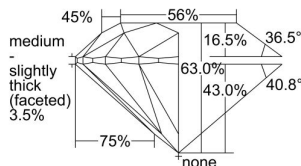

GIA®

FACSIMILE

GIA REPORT 6405324088

Verify this report at GIA.edu

GIA NATURAL DIAMOND DOSSIER®

September 17, 2021
GIA Report Number 6405324088
Shape and Cutting Style ..... Round Brilliant
Measurements ..... 6.12 - 6.17 x 3.87 mm

GRADING RESULTS

Carat Weight ..... 0.90 carat
Color Grade ..... H
Clarity Grade S11
Cut Grade ..... Excellent

ADDITIONAL GRADING INFORMATION

Polish ..... Excellent
Symmetry ..... Excellent
Fluorescence ..... None
Clarity Characteristics ..... Crystal, Cloud, Needle
Inscription(s): GIA 6405324088

PROPORTIONS

Profile to actual proportions