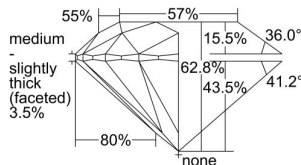

GIA®

FACSIMILE

GIA REPORT 6405397679

Verify this report at GIA.edu

GIA NATURAL DIAMOND DOSSIER®

September 17, 2021
GIA Report Number **6405397679**
Shape and Cutting Style ..... **Round Brilliant**
Measurements ..... **4.46 - 4.48 x 2.81 mm**

GRADING RESULTS

Carat Weight ..... **0.34 carat**
Color Grade ..... **E**
Clarity Grade **S11**
Cut Grade ..... **Excellent**

ADDITIONAL GRADING INFORMATION

Polish ..... **Excellent**
Symmetry ..... **Excellent**
Fluorescence ..... **None**
Clarity Characteristics ..... **Crystal, Cloud**
Inscription(s): **GIA 6405397679**

PROPORTIONS

Profile to actual proportions

GRADING SCALES

GIA COLOR SCALE	GIA CLARITY SCALE	GIA CUT SCALE	
D	FLAWLESS	EXCELLENT	
E	INTERNALLY FLAWLESS		
F		VVS₁	VERY GOOD
G	VVS₂		
H	VS₁	GOOD	
I	VS₂		
J	S1₁	FAIR	
K	S1₂		
L	I₁	POOR	
M	I₂		
N	I₃		
O			
P			
Q			
R			
S			
T			
U			
V			
W			
X			
Y			
Z