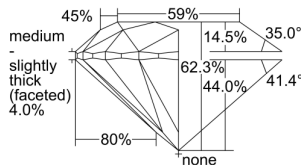

GIA®

FACSIMILE

GIA REPORT 6405439727

Verify this report at GIA.edu

GIA NATURAL DIAMOND DOSSIER®

September 17, 2021
GIA Report Number **6405439727**
Shape and Cutting Style ..... **Round Brilliant**
Measurements ..... **5.05 - 5.08 x 3.16 mm**

GRADING RESULTS

Carat Weight ..... **0.50 carat**
Color Grade ..... **G**
Clarity Grade **S11**
Cut Grade ..... **Excellent**

ADDITIONAL GRADING INFORMATION

Polish ..... **Excellent**
Symmetry ..... **Excellent**
Fluorescence ..... **None**
Clarity Characteristics ..... **Crystal, Cloud**
Inscription(s): **GIA 6405439727**

PROPORTIONS

Profile to actual proportions