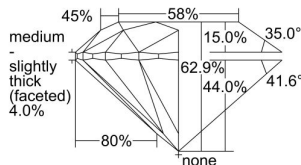

GIA®

FACSIMILE

GIA REPORT 6405530937

Verify this report at GIA.edu

GIA NATURAL DIAMOND DOSSIER®

September 24, 2021
GIA Report Number **6405530937**
Shape and Cutting Style ..... **Round Brilliant**
Measurements ..... **4.69 - 4.71 x 2.96 mm**

GRADING RESULTS

Carat Weight ..... **0.40 carat**
Color Grade ..... **I**
Clarity Grade **S11**
Cut Grade ..... **Excellent**

ADDITIONAL GRADING INFORMATION

Polish ..... **Excellent**
Symmetry ..... **Excellent**
Fluorescence ..... **Medium Blue**
Clarity Characteristics ..... **Crystal, Cloud**
Inscription(s): **GIA 6405530937**

PROPORTIONS

Profile to actual proportions

GRADING SCALES

GIA COLOR SCALE

COLORESS	D
	E
	F
	G
	H
	I
	J
NEAR COLORESS	K
	L
Faint	M
	N
	O
	P
	R
	S
	T
	U
	V
	W
	X
	Y
Light	Z

GIA CLARITY SCALE

VERY VERY SLIGHTLY INCLUDED	FLAWLESS
	INTERNALLY FLAWLESS
VERY SLIGHTLY INCLUDED	VVS₁
	VVS₂
SLIGHTLY INCLUDED	VS₁
	VS₂
INCLUDED	I₁
	I₂
	I₃

GIA CUT SCALE

EXCELLENT
VERY GOOD
GOOD
FAIR
POOR