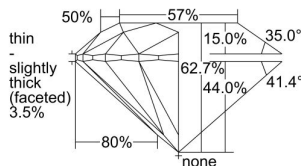

GIA®

FACSIMILE

GIA REPORT 6405538412

Verify this report at GIA.edu

GIA NATURAL DIAMOND DOSSIER®

September 24, 2021
GIA Report Number **6405538412**
Shape and Cutting Style ..... **Round Brilliant**
Measurements ..... **4.36 - 4.38 x 2.74 mm**

GRADING RESULTS

Carat Weight ..... **0.32 carat**
Color Grade ..... **G**
Clarity Grade **VVS1**
Cut Grade ..... **Excellent**

ADDITIONAL GRADING INFORMATION

Polish ..... **Excellent**
Symmetry ..... **Excellent**
Fluorescence ..... **None**
Clarity Characteristics ..... **Pinpoint, Cloud**
Inscription(s): **GIA 6405538412**

PROPORTIONS

GRADING SCALES

GIA COLOR SCALE	GIA CLARITY SCALE	GIA CUT SCALE	
D	FLAWLESS	EXCELLENT	
E	INTERNALLY FLAWLESS		
F		VVS₁	VERY GOOD
G	VVS₂		
H	VS₁	GOOD	
I	VS₂		
J	SI₁	FAIR	
K	SI₂		
L	I₁	POOR	
M	I₂		
N	I₃		
O			
P			
Q			
R			
S			
T			
U			
V			
W			
X			
Y			
Z