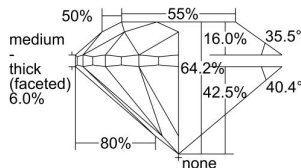

GIA®

FACSIMILE

GIA REPORT 6405559805

Verify this report at GIA.edu

GIA NATURAL DIAMOND DOSSIER®

September 29, 2021
GIA Report Number 6405559805
Shape and Cutting Style ..... Round Brilliant
Measurements ..... 4.91 - 4.99 x 3.18 mm

GRADING RESULTS

Carat Weight ..... 0.50 carat
Color Grade ..... D
Clarity Grade VS2
Cut Grade ..... Good

ADDITIONAL GRADING INFORMATION

Polish ..... Excellent
Symmetry ..... Good
Fluorescence ..... None
Clarity Characteristics..... Crystal, Cavity, Indented Natural
Inscription(s): GIA 6405559805

PROPORTIONS

Profile to actual proportions

GRADING SCALES

GIA COLOR SCALE	GIA CLARITY SCALE	GIA CUT SCALE
D	FLAWLESS	EXCELLENT
E	FLAWLESS	
F	INTERNALLY FLAWLESS	VERY GOOD
G	FLAWLESS	
H	VVS₁	GOOD
I	VVS₂	
J	VS₁	FAIR
K	VS₂	
L	SI₁	POOR
M	SI₂	
N	I₁	
O	I₂	
P	I₃	
Q		
R		
S		
T		
U		
V		
W		
X		
Y		
Z