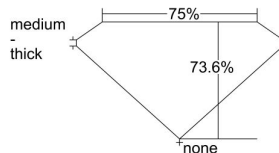

GIA®

FACSIMILE

GIA REPORT 6405566201

Verify this report at GIA.edu

GIA NATURAL DIAMOND DOSSIER®

October 19, 2021
GIA Report Number **6405566201**
Shape and Cutting Style ..... **Square Modified Brilliant**
Measurements ..... **5.11 x 5.05 x 3.72 mm**

GRADING RESULTS

Carat Weight ..... **0.80 carat**
Color Grade ..... **E**
Clarity Grade **S11**

ADDITIONAL GRADING INFORMATION

Polish ..... **Excellent**
Symmetry ..... **Very Good**
Fluorescence ..... **None**
Clarity Characteristics ..... **Crystal**
Inscription(s): **GIA 6405566201**

PROPORTIONS

Profile not to actual proportions

GRADING SCALES

GIA COLOR SCALE		GIA CLARITY SCALE			
COLORLESS	D	VERY VERY SLIGHTLY INCLUDED	FLAWLESS		
	E		INTERNALLY FLAWLESS		
	F	VERY SLIGHTLY INCLUDED	VVS₁		
	G		VVS₂		
	H		VS₁		
	NEAR COLORLESS	I	SLIGHTLY INCLUDED	VS₂	
		J		S1₁	
		FAINT	K	INCLUDED	S1₂
			L		I₁
	M		I₂		
VERT LIGHT	N		LIGHT	I₃	
	O				
	P				
	Q				
LIGHT	R				
	S				
	T				
	U				
	V				
	W				
	X				
	Y				
	Z