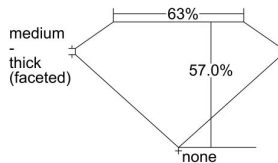

GIA®

FACSIMILE

GIA REPORT 6405587465

Verify this report at GIA.edu

GIA NATURAL DIAMOND DOSSIER®

October 19, 2021
GIA Report Number **6405587465**
Shape and Cutting Style ..... **Heart Brilliant**
Measurements ..... **4.73 x 5.01 x 2.86 mm**

GRADING RESULTS

Carat Weight ..... **0.40 carat**
Color Grade ..... **F**
Clarity Grade **VS1**

ADDITIONAL GRADING INFORMATION

Polish ..... **Excellent**
Symmetry ..... **Very Good**
Fluorescence ..... **Faint**
Clarity Characteristics..... **Crystal, Feather, Pinpoint**
Inscription(s): **GIA 6405587465**

PROPORTIONS

Profile not to actual proportions

GRADING SCALES

GIA COLOR SCALE		GIA CLARITY SCALE			
COLORLESS	D	VERY VERY SLIGHTLY INCLUDED	FLAWLESS		
	E		INTERNALLY FLAWLESS		
	F	VERY SLIGHTLY INCLUDED	VVS₁		
	G		VVS₂		
	H		VS₁		
	NEAR COLORLESS	I	SLIGHTLY INCLUDED	VS₂	
		J		SI₁	
		FAINT	K	INCLUDED	SI₂
			L		I₁
			M		I₂
VERT LIGHT	N	INCLUDED	I₃		
	O				
	P				
	Q				
	R				
LIGHT	S				
	T				
	U				
	V				
	W				
	Z