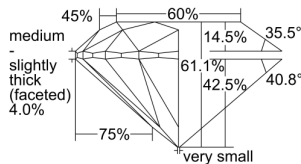

GIA®

FACSIMILE

GIA REPORT 6405602933

Verify this report at GIA.edu

GIA NATURAL DIAMOND DOSSIER®

September 29, 2021
GIA Report Number **6405602933**
Shape and Cutting Style ..... **Round Brilliant**
Measurements ..... **4.28 - 4.31 x 2.62 mm**

GRADING RESULTS

Carat Weight ..... **0.30 carat**
Color Grade ..... **L**
Clarity Grade **S11**
Cut Grade ..... **Excellent**

ADDITIONAL GRADING INFORMATION

Polish ..... **Very Good**
Symmetry ..... **Very Good**
Fluorescence ..... **Faint**
Clarity Characteristics ..... **Cloud, Feather**
Inscription(s): **GIA 6405602933**

PROPORTIONS

Profile to actual proportions

GRADING SCALES

GIA COLOR SCALE	GIA CLARITY SCALE	GIA CUT SCALE	
D	FLAWLESS	EXCELLENT	
E	INTERNALLY FLAWLESS		
F		VVS₁	VERY GOOD
G	VVS₂		
H	VS₁	GOOD	
I	VS₂		
J	S1₁	FAIR	
K	S1₂		
L	I₁	POOR	
M	I₂		
N	I₃		
O			
P			
Q			
R			
S			
T			
U			
V			
W			
X			
Y			
Z