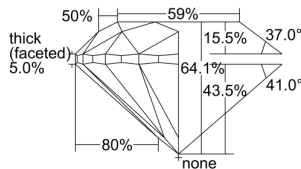

GIA®

FACSIMILE

GIA REPORT 6405612983

Verify this report at GIA.edu

GIA NATURAL DIAMOND DOSSIER®

October 09, 2021
GIA Report Number 6405612983
Shape and Cutting Style ..... Round Brilliant
Measurements ..... 4.21 - 4.23 x 2.71 mm

GRADING RESULTS

Carat Weight ..... 0.31 carat
Color Grade ..... K
Clarity Grade VVS1
Cut Grade ..... Very Good

ADDITIONAL GRADING INFORMATION

Polish ..... Excellent
Symmetry ..... Excellent
Fluorescence ..... Faint
Clarity Characteristics ..... Pinpoint
Inscription(s): GIA 6405612983

PROPORTIONS

Profile to actual proportions

GRADING SCALES

GIA COLOR SCALE	GIA CLARITY SCALE	GIA CUT SCALE	
D	FLAWLESS	EXCELLENT	
E	INTERNALLY FLAWLESS		
F		VVS₁	VERY GOOD
G	VVS₂		
H	VS₁	GOOD	
I	VS₂		
J	SI₁	FAIR	
K	SI₂		
L	I₁	POOR	
M	I₂		
N	I₃		
O			
P			
Q			
R			
S			
T			
U			
V			
W			
X			
Y			
Z