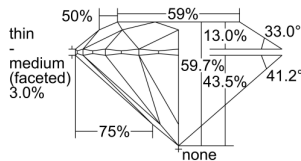

GIA®

FACSIMILE

GIA REPORT 6405619322

Verify this report at GIA.edu

GIA NATURAL DIAMOND DOSSIER®

October 06, 2021
GIA Report Number 6405619322
Shape and Cutting Style ..... Round Brilliant
Measurements ..... 4.37 - 4.40 x 2.62 mm

GRADING RESULTS

Carat Weight ..... 0.30 carat
Color Grade ..... J
Clarity Grade S11
Cut Grade ..... Excellent

ADDITIONAL GRADING INFORMATION

Polish ..... Very Good
Symmetry ..... Excellent
Fluorescence ..... Medium Blue
Clarity Characteristics ..... Crystal
Inscription(s): GIA 6405619322

PROPORTIONS

Profile to actual proportions

GRADING SCALES

GIA COLOR SCALE	GIA CLARITY SCALE	GIA CUT SCALE
D	FLAWLESS	EXCELLENT
E	INTERNALLY FLAWLESS	
F	VVS₁	VERY GOOD
G		
H	VS₁	GOOD
I		
J	SI₁	FAIR
K		
L	I₁	POOR
M		
N	I₂	
O		
P	I₃	
Q		
R		
S		
T		
U		
V		
W		
X		
Y		
Z