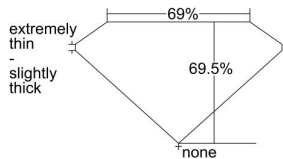

GIA®

FACSIMILE

GIA REPORT 6405676439

Verify this report at GIA.edu

GIA NATURAL DIAMOND DOSSIER®

November 02, 2021
GIA Report Number **6405676439**
Shape and Cutting Style ..... **Square Modified Brilliant**
Measurements ..... **3.86 x 3.79 x 2.64 mm**

GRADING RESULTS

Carat Weight ..... **0.31 carat**
Color Grade ..... **F**
Clarity Grade **VS1**

ADDITIONAL GRADING INFORMATION

Polish ..... **Excellent**
Symmetry ..... **Good**
Fluorescence ..... **None**
Clarity Characteristics ..... **Feather**
Inscription(s): GIA 6405676439

PROPORTIONS

Profile not to actual proportions

GRADING SCALES

GIA COLOR SCALE		GIA CLARITY SCALE			
COLORLESS	D	VERY VERY SLIGHTLY INCLUDED	FLAWLESS		
	E		INTERNALLY FLAWLESS		
	F		VVS₁		
	G		VVS₂		
	NEAR COLORLESS	H	VERY SLIGHTLY INCLUDED	VS₁	
		I		VS₂	
		FAINT	J	SLIGHTLY INCLUDED	SI₁
			K		SI₂
	L		I₁		
	VERT LIGHT		M	INCLUDED	I₂
N			I₃		
O					
P					
LIGHT	Q				
	R				
	S				
	T				
	U				
	Z