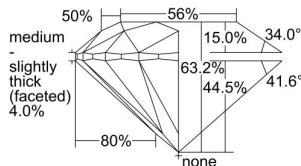

GIA®

FACSIMILE

GIA REPORT 6405703612

Verify this report at GIA.edu

GIA NATURAL DIAMOND DOSSIER®

October 06, 2021
GIA Report Number **6405703612**
Shape and Cutting Style ..... **Round Brilliant**
Measurements ..... **5.40 - 5.43 x 3.42 mm**

GRADING RESULTS

Carat Weight ..... **0.61 carat**
Color Grade ..... **I**
Clarity Grade **VS2**
Cut Grade ..... **Excellent**

ADDITIONAL GRADING INFORMATION

Polish ..... **Excellent**
Symmetry ..... **Excellent**
Fluorescence ..... **None**
Clarity Characteristics ..... **Crystal**
Inscription(s): **GIA 6405703612**

PROPORTIONS

Profile to actual proportions

GRADING SCALES

GIA COLOR SCALE

COLOREDNESS	D
	E
	F
	G
	H
	I
	J
NEAR COLORLESS	K
	L
Faint	M
	N
	O
	P
Very Light	Q
	R
	S
	T
	U
	V
Light	W
	X
	Y
	Z

GIA CLARITY SCALE

VERY VERY SLIGHTLY INCLUDED	FLAWLESS
	INTERNALLY FLAWLESS
VERY SLIGHTLY INCLUDED	VVS₁
	VVS₂
SLIGHTLY INCLUDED	VS₁
	VS₂
INCLUDED	SI₁
	SI₂
	I₁
	I₂
	I₃

GIA CUT SCALE

EXCELLENT
VERY GOOD
GOOD
FAIR
POOR