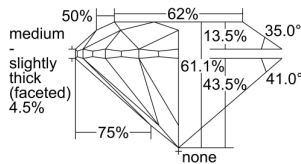

GIA®

FACSIMILE

GIA REPORT 6405721689

Verify this report at GIA.edu

GIA NATURAL DIAMOND DOSSIER®

November 02, 2021
GIA Report Number **6405721689**
Shape and Cutting Style ..... **Round Brilliant**
Measurements ..... **5.33 - 5.37 x 3.27 mm**

GRADING RESULTS

Carat Weight ..... **0.58 carat**
Color Grade ..... **I**
Clarity Grade **S11**
Cut Grade ..... **Excellent**

ADDITIONAL GRADING INFORMATION

Polish ..... **Excellent**
Symmetry ..... **Excellent**
Fluorescence ..... **None**
Clarity Characteristics ..... **Feather, Cloud, Crystal**
Inspection(s): **GIA 6405721689**

PROPORTIONS

Profile to actual proportions

GRADING SCALES

GIA COLOR SCALE	GIA CLARITY SCALE	GIA CUT SCALE	
D	FLAWLESS	EXCELLENT	
E	INTERNALLY FLAWLESS		
F		VVS₁	VERY GOOD
G	VVS₂		
H	VS₁	GOOD	
I	VS₂		
J	S1₁	FAIR	
K	S1₂		
L	I₁	POOR	
M	I₂		
N	I₃		
O			
P			
Q			
R			
S			
T			
U			
V			
W			
X			
Y			
Z