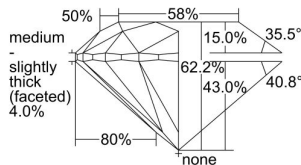

GIA®

FACSIMILE

GIA REPORT 6405729636

Verify this report at GIA.edu

GIA NATURAL DIAMOND DOSSIER®

October 11, 2021
GIA Report Number **6405729636**
Shape and Cutting Style ..... **Round Brilliant**
Measurements ..... **5.08 - 5.11 x 3.17 mm**

GRADING RESULTS

Carat Weight ..... **0.51 carat**
Color Grade ..... **D**
Clarity Grade **S11**
Cut Grade ..... **Excellent**

ADDITIONAL GRADING INFORMATION

Polish ..... **Excellent**
Symmetry ..... **Excellent**
Fluorescence ..... **None**
Clarity Characteristics..... **Crystal, Cloud**
Inscription(s): **GIA 6405729636**

PROPORTIONS

Profile to actual proportions

GRADING SCALES

GIA COLOR SCALE

COLORLESS	D
	E
	F
	G
	H
	I
	J
NEAR COLORLESS	K
	L
	M
	N
	O
	P
	R
	S
	T
	U
	V
	W
	X
	Y
LIGHT	Z

GIA CLARITY SCALE

FLAWLESS	VERY VERY SLIGHTLY INCLUDED	VVS₁	VVS₂	VS₁	VS₂	SI₁	SI₂	I₁	I₂	I₃	
											INTERNAL FLAWLESS

GIA CUT SCALE

EXCELLENT
VERY GOOD
GOOD
FAIR
POOR