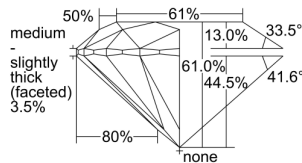

GIA®

FACSIMILE

GIA REPORT 6405732316

Verify this report at GIA.edu

GIA NATURAL DIAMOND DOSSIER®

October 11, 2021
GIA Report Number **6405732316**
Shape and Cutting Style ..... **Round Brilliant**
Measurements ..... **4.33 - 4.36 x 2.65 mm**

GRADING RESULTS

Carat Weight ..... **0.30 carat**
Color Grade ..... **H**
Clarity Grade **VS1**
Cut Grade ..... **Excellent**

ADDITIONAL GRADING INFORMATION

Polish ..... **Excellent**
Symmetry ..... **Excellent**
Fluorescence ..... **None**
Clarity Characteristics..... **Crystal, Needle**
Inscription(s): **GIA 6405732316**

PROPORTIONS

Profile to actual proportions

GRADING SCALES

GIA COLOR SCALE	GIA CLARITY SCALE	GIA CUT SCALE	
D	FLAWLESS	EXCELLENT	
E	INTERNALLY FLAWLESS		
F		VVS₁	VERY GOOD
G	VVS₂		
H	VS₁	GOOD	
I	VS₂		
J	SI₁	FAIR	
K	SI₂		
L	I₁	POOR	
M	I₂		
N	I₃		
O			
P			
Q			
R			
S			
T			
U			
V			
W			
X			
Y			
Z