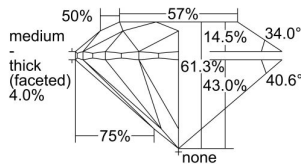

GIA®

FACSIMILE

GIA REPORT 6405733541

Verify this report at GIA.edu

GIA NATURAL DIAMOND DOSSIER®

October 11, 2021
GIA Report Number **6405733541**
Shape and Cutting Style ..... **Round Brilliant**
Measurements ..... **4.71 - 4.74 x 2.90 mm**

GRADING RESULTS

Carat Weight ..... **0.40 carat**
Color Grade ..... **G**
Clarity Grade **VS1**
Cut Grade ..... **Very Good**

ADDITIONAL GRADING INFORMATION

Polish ..... **Excellent**
Symmetry ..... **Very Good**
Fluorescence ..... **None**
Clarity Characteristics..... **Crystal, Needle, Pinpoint, Cloud**
Inspection(s): GIA 6405733541

PROPORTIONS

Profile to actual proportions

GRADING SCALES

GIA COLOR SCALE	GIA CLARITY SCALE	GIA CUT SCALE	
D	FLAWLESS	EXCELLENT	
E	INTERNALLY FLAWLESS		
F		VVS₁	VERY GOOD
G	VVS₂		
H	VS₁	GOOD	
I	VS₂		
J	SI₁	FAIR	
K	SI₂		
L	I₁	POOR	
M			
N			
O	I₂		
P			
Q	I₃		
R			
S			
T			
U			
V			
W			
X			
Y			
Z