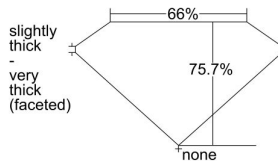

GIA®

FACSIMILE

GIA REPORT 6405747687

Verify this report at GIA.edu

GIA NATURAL DIAMOND DOSSIER®

November 08, 2021
GIA Report Number **6405747687**
Shape and Cutting Style ..... **Cushion Modified Brilliant**
Measurements ..... **5.22 x 4.96 x 3.75 mm**

GRADING RESULTS

Carat Weight ..... **0.87 carat**
Color Grade ..... **K**
Clarity Grade **S11**

ADDITIONAL GRADING INFORMATION

Polish ..... **Excellent**
Symmetry ..... **Good**
Fluorescence ..... **Medium Blue**
Clarity Characteristics ..... **Cloud, Crystal**
Inscription(s): **GIA 6405747687**

PROPORTIONS

Profile not to actual proportions

GRADING SCALES

GIA COLOR SCALE		GIA CLARITY SCALE	
NEAR COLORLESS	D	VERY VERY SLIGHTLY INCLUDED	FLAWLESS
	E		INTERNALLY FLAWLESS
	F		VVS₁
	G		VVS₂
	H		VS₁
	I		VS₂
	J		S1₁
	K		S1₂
	L		I₁
	M		I₂
FAINT	N	SLIGHTLY INCLUDED	I₃
	O		
	P		
	Q		
VERT LIGHT	R	INCLUDED	
	S		
	T		
	U		
	V		
	W		
	X		
	Y		
LIGHT	Z