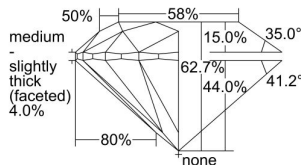

GIA®

FACSIMILE

GIA REPORT 6405748223

Verify this report at GIA.edu

GIA NATURAL DIAMOND DOSSIER®

November 10, 2021
GIA Report Number **6405748223**
Shape and Cutting Style ..... **Round Brilliant**
Measurements ..... **5.19 - 5.24 x 3.27 mm**

GRADING RESULTS

Carat Weight ..... **0.55 carat**
Color Grade ..... **I**
Clarity Grade **S11**
Cut Grade ..... **Excellent**

ADDITIONAL GRADING INFORMATION

Polish ..... **Excellent**
Symmetry ..... **Excellent**
Fluorescence ..... **Faint**
Clarity Characteristics ..... **Feather, Cloud**
Inscription(s): **GIA 6405748223**

PROPORTIONS

Profile to actual proportions

GRADING SCALES

GIA COLOR SCALE		GIA CLARITY SCALE		GIA CUT SCALE	
COLORLESS	D	FLAWLESS	EXCELLENT		
	E				
	F				
	G				
	NEAR COLORLESS	H	INTERNALLY FLAWLESS		
		I			
		J	VVS₁	VERY GOOD	
	K	VVS₂			
	FAINT	L	VS₁	GOOD	
		M			
N		VS₂			
O					
VERY LIGHT	P	SI₁	FAIR		
	R				
	S	SI₂			
	T				
LIGHT	U	I₁	POOR		
	V				
	W	I₂			
	X				
Y	I₃				
Z