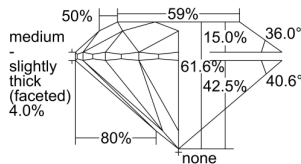

GIA®

FACSIMILE

GIA REPORT 6405756507

Verify this report at GIA.edu

GIA NATURAL DIAMOND DOSSIER®

October 15, 2021
GIA Report Number **6405756507**
Shape and Cutting Style ..... **Round Brilliant**
Measurements ..... **4.54 - 4.56 x 2.80 mm**

GRADING RESULTS

Carat Weight ..... **0.36 carat**
Color Grade ..... **E**
Clarity Grade ..... **Internally Flawless**
Cut Grade ..... **Excellent**

ADDITIONAL GRADING INFORMATION

Polish ..... **Excellent**
Symmetry ..... **Excellent**
Fluorescence ..... **None**
Clarity Characteristics... **Surface Graining, Minor Details of Polish**
Inscription(s): **GIA 6405756507**

PROPORTIONS

Profile to actual proportions

GRADING SCALES

GIA COLOR SCALE	GIA CLARITY SCALE	GIA CUT SCALE	
D	FLAWLESS	EXCELLENT	
E	INTERNALLY FLAWLESS		
F		VVS₁	VERY GOOD
G	VVS₂		
H	VS₁	GOOD	
I	VS₂		
J	SI₁	FAIR	
K	SI₂		
L	I₁	POOR	
M	I₂		
N	I₃		
O			
P			
Q			
R			
S			
T			
U			
V			
W			
X			
Y			
Z