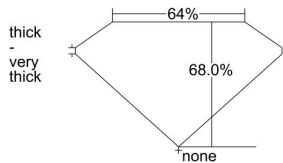

GIA®

FACSIMILE

GIA REPORT 6405770328

Verify this report at GIA.edu

GIA NATURAL DIAMOND DOSSIER®

November 17, 2021
GIA Report Number **6405770328**
Shape and Cutting Style ..... **Cut-Cornered Rectangular Modified Brilliant**
Measurements ..... **5.61 x 4.51 x 3.07 mm**

GRADING RESULTS

Carat Weight ..... **0.71 carat**
Color Grade ..... **K**
Clarity Grade **VVS1**

ADDITIONAL GRADING INFORMATION

Polish ..... **Excellent**
Symmetry ..... **Very Good**
Fluorescence ..... **None**
Clarity Characteristics ..... **Feather**
Inscription(s): **GIA 6405770328**

PROPORTIONS

Profile not to actual proportions

GRADING SCALES

GIA COLOR SCALE		GIA CLARITY SCALE			
COLORLESS	D	VERY VERY SLIGHTLY INCLUDED	FLAWLESS		
	E		INTERNALLY FLAWLESS		
	F	VERY SLIGHTLY INCLUDED	VVS₁		
	G		VVS₂		
	H		VS₁		
	NEAR COLORLESS	I	SLIGHTLY INCLUDED	VS₂	
		J		SI₁	
		FAINT	K	INCLUDED	SI₂
			L		I₁
			M		I₂
VERT LIGHT	N	LIGHT	I₃		
	O				
	P				
	Q				
	R				
	S				
	T				
LIGHT	U				
	V				
	W				
	X				
Y					
Z