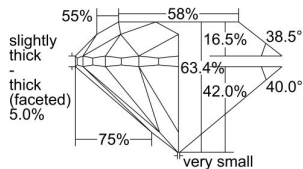

GIA®

FACSIMILE

GIA REPORT 6405783776

Verify this report at GIA.edu

GIA NATURAL DIAMOND DOSSIER®

October 10, 2021
GIA Report Number **6405783776**
Shape and Cutting Style ..... **Round Brilliant**
Measurements ..... **4.94 - 5.00 x 3.15 mm**

GRADING RESULTS

Carat Weight ..... **0.50 carat**
Color Grade ..... **J**
Clarity Grade **S11**
Cut Grade ..... **Very Good**

ADDITIONAL GRADING INFORMATION

Polish ..... **Very Good**
Symmetry ..... **Very Good**
Fluorescence ..... **None**
Clarity Characteristics..... **Crystal, Cloud**
Inscription(s): **GIA 6405783776**

PROPORTIONS

Profile to actual proportions

GRADING SCALES

GIA COLOR SCALE

COLORLESS	D
	E
	F
	G
	H
	I
	J
NEAR COLORLESS	K
	L
Faint	M
	N
	O
	P
	R
	S
	T
	U
	V
	W
	X
	Y
Light	Z

GIA CLARITY SCALE

FLAWLESS	VERY VERY SLIGHTLY INCLUDED	VVS₁	
			VVS₂
INTERNALLY FLAWLESS	VERY SLIGHTLY INCLUDED	VS₁	
		VS₂	
SLIGHTLY INCLUDED	SLIGHTLY INCLUDED	S1₁	
		S1₂	
INCLUDED	INCLUDED	I₁	
		I₂	
		I₃	

GIA CUT SCALE

EXCELLENT
VERY GOOD
GOOD
FAIR
POOR