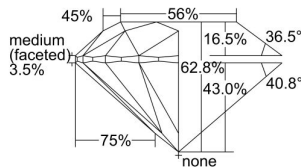

GIA®

FACSIMILE

GIA REPORT 6405794678

Verify this report at GIA.edu

GIA NATURAL DIAMOND DOSSIER®

October 21, 2021
GIA Report Number **6405794678**
Shape and Cutting Style ..... **Round Brilliant**
Measurements ..... **3.80 - 3.82 x 2.39 mm**

GRADING RESULTS

Carat Weight ..... **0.21 carat**
Color Grade ..... **E**
Clarity Grade **VS1**
Cut Grade ..... **Excellent**

ADDITIONAL GRADING INFORMATION

Polish ..... **Excellent**
Symmetry ..... **Excellent**
Fluorescence ..... **Faint**
Clarity Characteristics..... **Needle, Cloud, Pinpoint**
Inspection(s): **GIA 6405794678**

PROPORTIONS

Profile to actual proportions

GRADING SCALES

GIA COLOR SCALE	GIA CLARITY SCALE	GIA CUT SCALE	
D	FLAWLESS	EXCELLENT	
E	INTERNALLY FLAWLESS		
F		VVS₁	VERY GOOD
G	VVS₂		
H	VS₁	GOOD	
I	VS₂		
J	SI₁	FAIR	
K	SI₂		
L	I₁	POOR	
M			
N	I₂		
O	I₃		
P			
Q			
R			
S			
T			
U			
V			
W			
X			
Y			
Z