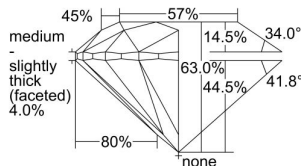

GIA®

FACSIMILE

GIA REPORT 6405794911

Verify this report at GIA.edu

GIA NATURAL DIAMOND DOSSIER®

October 21, 2021
GIA Report Number **6405794911**
Shape and Cutting Style ..... **Round Brilliant**
Measurements ..... **3.65 - 3.69 x 2.31 mm**

GRADING RESULTS

Carat Weight ..... **0.19 carat**
Color Grade ..... **D**
Clarity Grade **VS1**
Cut Grade ..... **Excellent**

ADDITIONAL GRADING INFORMATION

Polish ..... **Excellent**
Symmetry ..... **Excellent**
Fluorescence ..... **None**
Clarity Characteristics..... **Cloud, Pinpoint**
Inscription(s): **GIA 6405794911**

PROPORTIONS

Profile to actual proportions

GRADING SCALES

GIA COLOR SCALE

COLORLESS	D
	E
	F
	G
	H
	I
	J
NEAR COLORLESS	K
	L
	M
	N
	O
	P
	R
	S
	T
	U
	V
	W
	X
	Y
LIGHT	Z

GIA CLARITY SCALE

FLAWLESS	VERY VERY SLIGHTLY INCLUDED	VS₁	VS₂	VS₁	VS₂	SLIGHTLY INCLUDED	SI₁	SI₂	I₁	I₂	I₃	
												VERY SLIGHTLY INCLUDED
INTERNALLY FLAWLESS												

GIA CUT SCALE

EXCELLENT
VERY GOOD
GOOD
FAIR
POOR