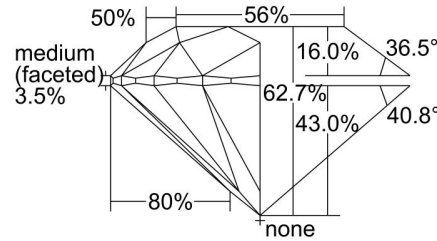

GIA NATURAL DIAMOND GRADING REPORT

October 18, 2021
 GIA Report Number 6405818733
 Shape and Cutting Style Round Brilliant
 Measurements 6.78 - 6.80 x 4.26 mm

GRADING RESULTS

Carat Weight 1.21 carat
 Color Grade I
 Clarity Grade VVS1
 Cut Grade Excellent

ADDITIONAL GRADING INFORMATION

Polish Excellent
 Symmetry Excellent
 Fluorescence None
 Inscription(s): GIA 6405818733

PROPORTIONS

Profile to actual proportions

CLARITY CHARACTERISTICS

KEY TO SYMBOLS*

- Pinpoint
- ☉ Cloud
- ~ Feather

* Red symbols denote internal characteristics (inclusions). Green or black symbols denote external characteristics (blemishes). Diagram is an approximate representation of the diamond, and symbols shown indicate type, position, and approximate size of clarity characteristics. All clarity characteristics may not be shown. Details of finish are not shown.