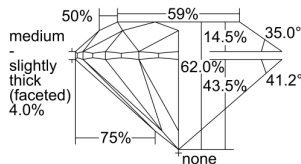

GIA®

FACSIMILE

GIA REPORT 6405851208

Verify this report at GIA.edu

GIA NATURAL DIAMOND DOSSIER®

October 19, 2021
GIA Report Number **6405851208**
Shape and Cutting Style ..... **Round Brilliant**
Measurements ..... **4.06 - 4.08 x 2.53 mm**

GRADING RESULTS

Carat Weight ..... **0.26 carat**
Color Grade ..... **D**
Clarity Grade ..... **Internally Flawless**
Cut Grade ..... **Excellent**

ADDITIONAL GRADING INFORMATION

Polish ..... **Excellent**
Symmetry ..... **Excellent**
Fluorescence ..... **None**
Clarity Characteristics ..... **Minor Details of Polish**
Inscription(s): **GIA 6405851208**

PROPORTIONS

Profile to actual proportions

GRADING SCALES

GIA COLOR SCALE	GIA CLARITY SCALE	GIA CUT SCALE	
D	FLAWLESS	EXCELLENT	
E	INTERNALLY FLAWLESS		
F		VVS₁	VERY GOOD
G	VVS₂		
H	VS₁	GOOD	
I	VS₂		
J	SI₁	FAIR	
K	SI₂		
L	I₁	POOR	
M	I₂		
N	I₃		
O			
P			
Q			
R			
S			
T			
U			
V			
W			
X			
Y			
Z