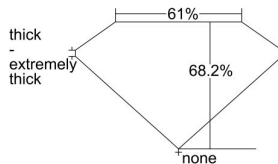

GIA®

FACSIMILE

GIA REPORT 6405858201

Verify this report at GIA.edu

GIA NATURAL DIAMOND DOSSIER®

October 20, 2021
GIA Report Number **6405858201**
Shape and Cutting Style ..... **Cut-Cornered Rectangular Modified Brilliant**
Measurements ..... **6.21 x 4.39 x 2.99 mm**

GRADING RESULTS

Carat Weight ..... **0.70 carat**
Color Grade ..... **G**
Clarity Grade **VS2**

ADDITIONAL GRADING INFORMATION

Polish ..... **Excellent**
Symmetry ..... **Very Good**
Fluorescence ..... **None**
Clarity Characteristics ..... **Crystal, Cloud**
Inscription(s): **GIA 6405858201**

PROPORTIONS

Profile not to actual proportions

GRADING SCALES

GIA COLOR SCALE		GIA CLARITY SCALE			
COLORLESS	D	VERY VERY SLIGHTLY INCLUDED	FLAWLESS		
	E		INTERNALLY FLAWLESS		
	F	VERY SLIGHTLY INCLUDED	VVS₁		
	G		VVS₂		
	H		VS₁		
	NEAR COLORLESS	I	SLIGHTLY INCLUDED	VS₂	
		J		SI₁	
		FAINT	K	INCLUDED	SI₂
			L		I₁
			M		I₂
VERT LIGHT	N	LIGHT	I₃		
	O				
	P				
	Q				
	R				
	S